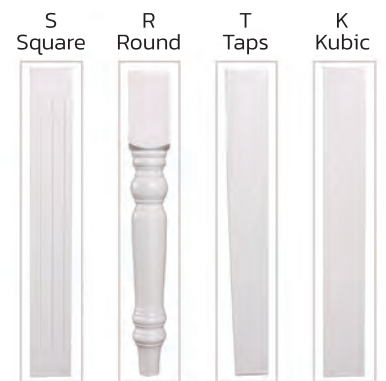

Optional legs for dining table Chic Oak