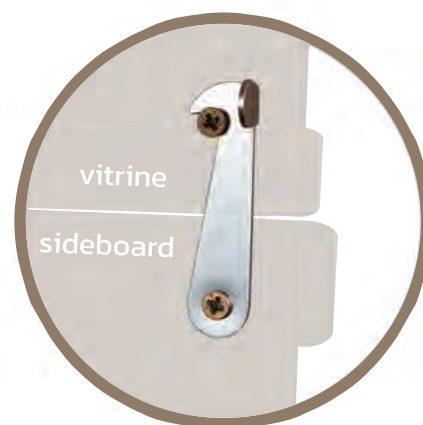

Fittings

Door and drawer handles

Please note, that for Oslo Metal Collection, the T-Black handle serves as the only option for both doors and drawers.

T-Black

Security fixing bolts

To prevent any potential accidents, ensure the safety of your vitrine by securely locking the bolts at the back of the product onto your sideboard. It is crucial that these bolts remain securely locked at all times.