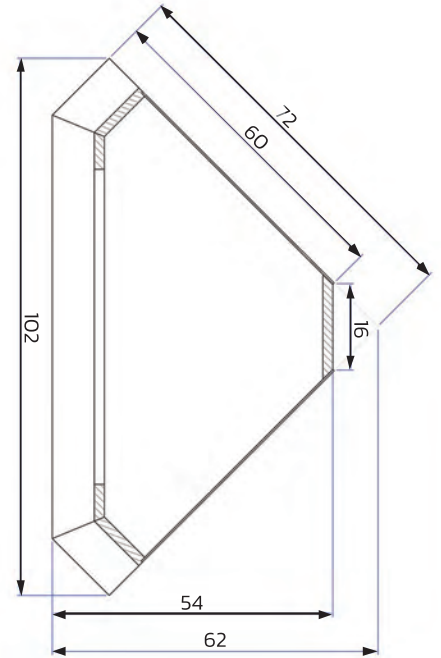

TOP View 010
Corner Cabinet