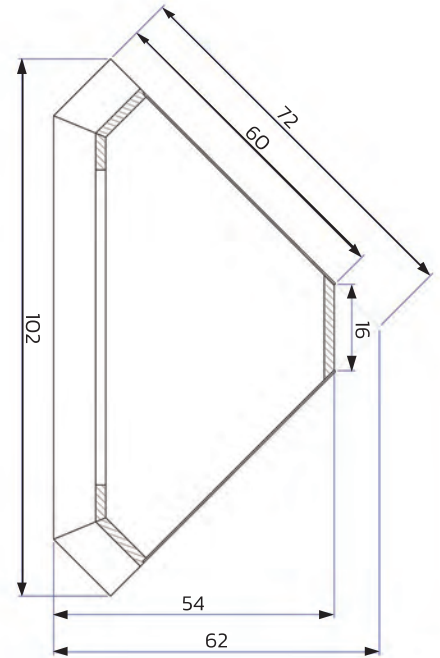

TOP View 110
Corner Cabinet