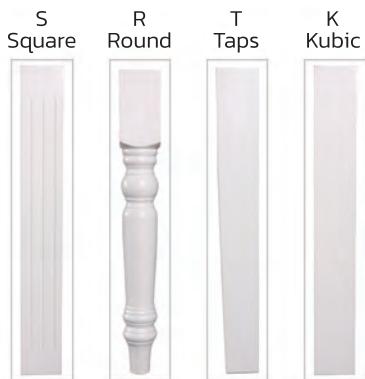

Oak veneer table top

code: **9832, 9833, 9834**

78 x 200,220,240 x 100 (H x W x D)

Oak veneer table top

Optional legs for table Jesse

Dining table Jesse

code: **9835, 9836**

78 x 160,180 x 90 (H x W x D)