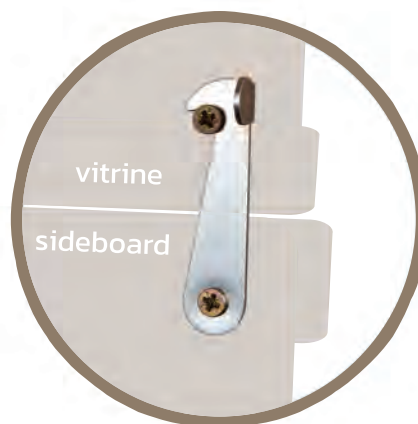

Fittings COSY METAL Collection

Fittings

Door and drawer handles

Please note, that for Cosy Metal Collection, the T-Black handle serves as the only option for both doors and drawers.

T-Black

Security fixing bolts