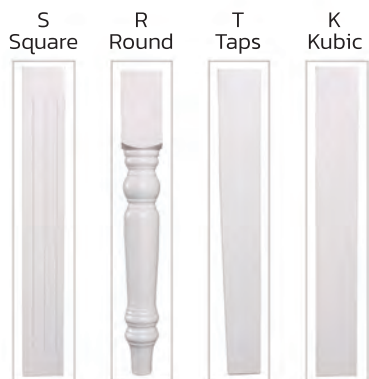

Optional legs for table Kubic

Dining table Kubic

code: **9847, 9848**
78 x 160,180 x 90 (H x W x D)
Oak veneer table top

code: **9849, 9850, 9851**
78 x 200,220,240 x 100 (H x W x D)
Oak veneer table top