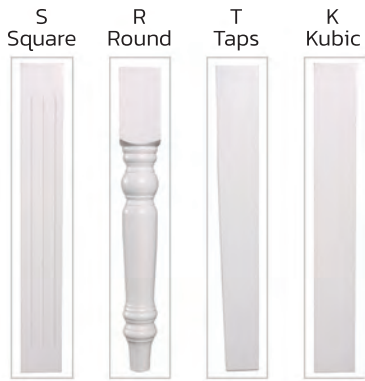

Dining room

Optional legs for table Lucas