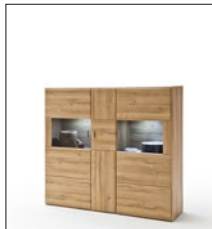

FLO1DT05 Highboard

1-trg. Holz / 2-trg. Glas
B/H/T ca. 154/139/39 cm

Beleuchtungsempfehlung:
1x 07022ZB 2-er LED Power Spot weiß
1x 007090ZB Dimm & Touchschalter
1x 007091ZB Dimm & Memory Funkfernbedienung