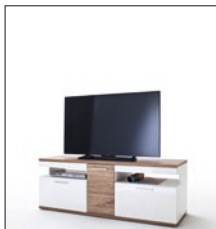

LUZ93T30 TV-Element

2 SK / 1-trg. Holz / 2 offene Fächer
B/H/T ca. 150/55/50 cm

Fernsehgröße bis 60 Zoll